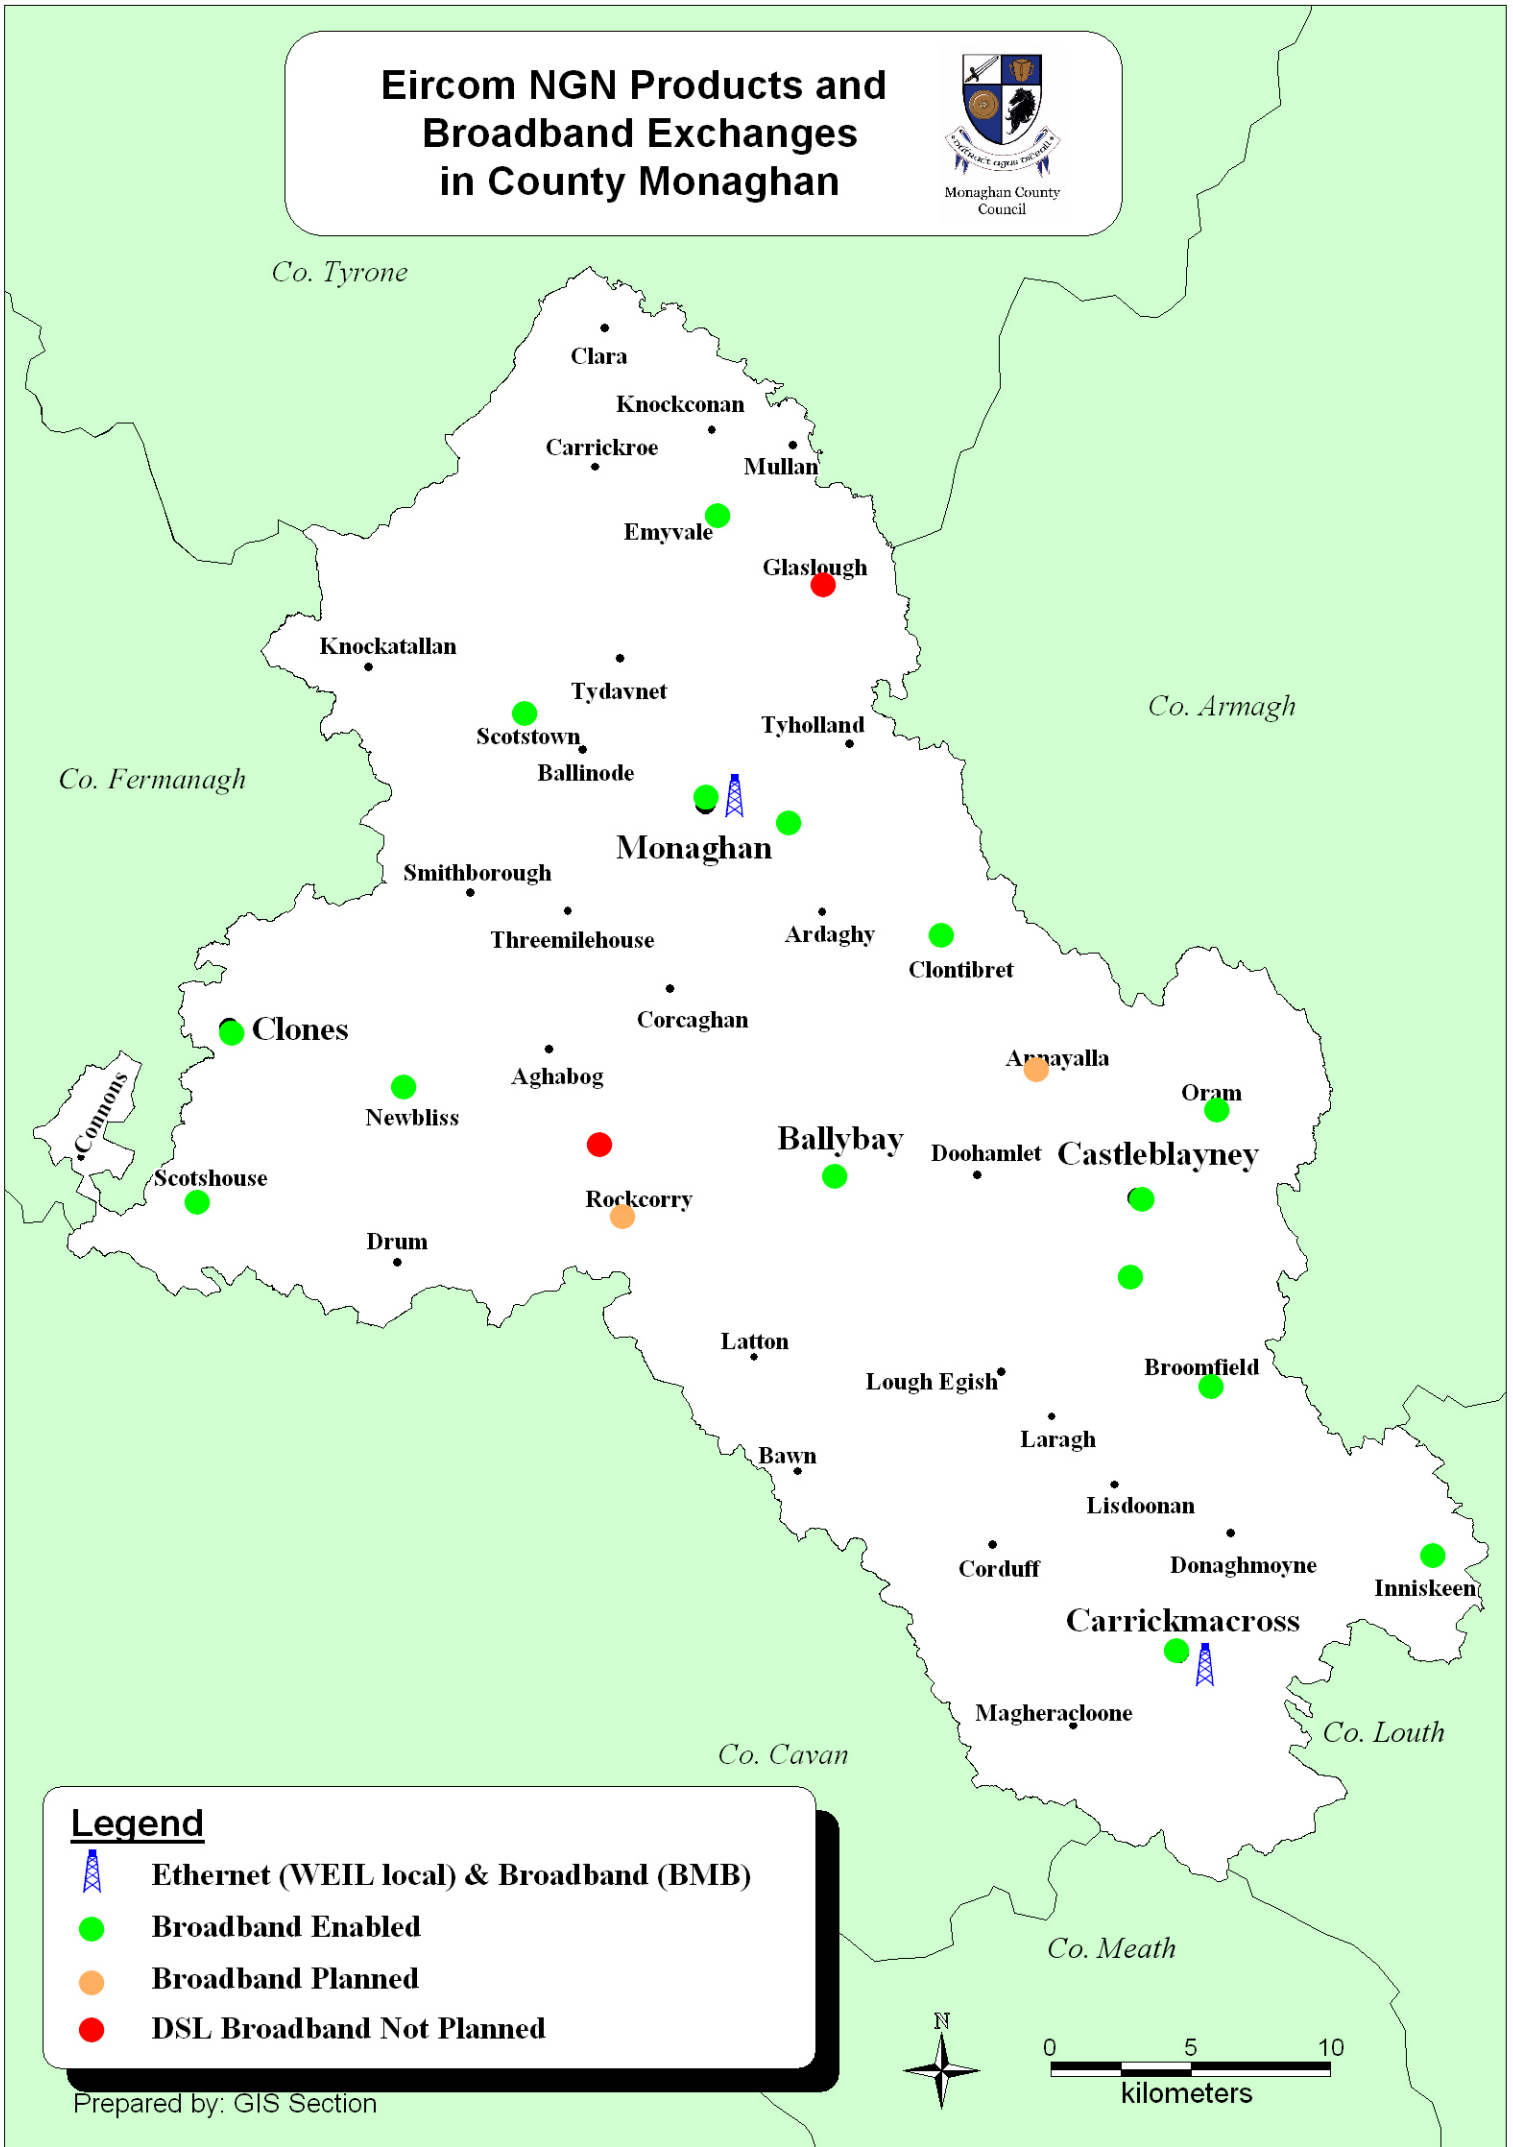

# Eircom NGN Products and Broadband Exchanges in County Monaghan

## Legend

-  Ethernet (WEIL local) & Broadband (BMB)
-  Broadband Enabled
-  Broadband Planned
-  DSL Broadband Not Planned